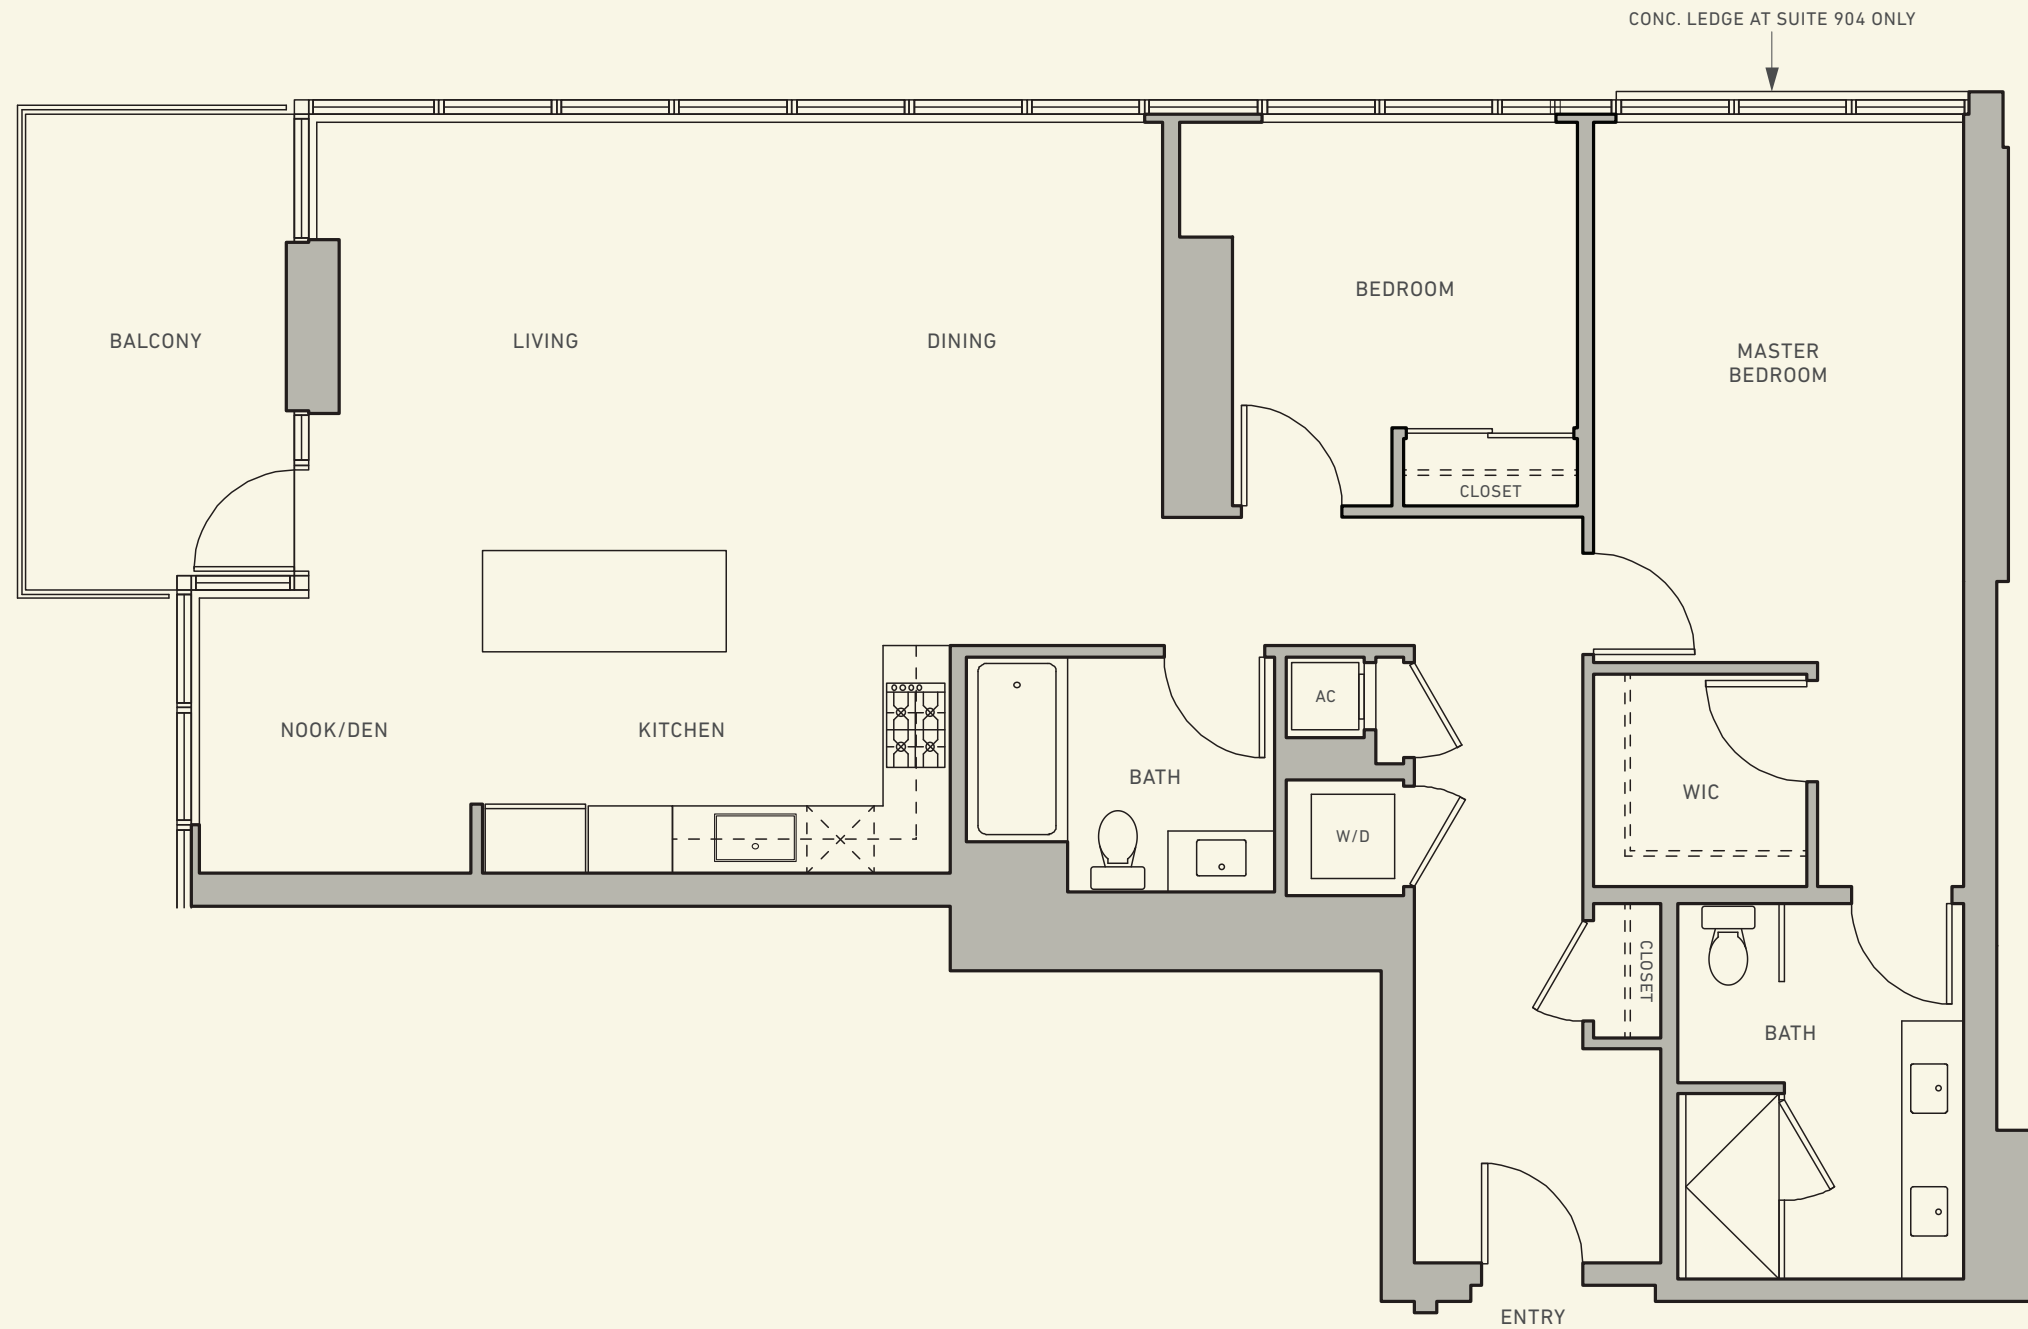

# SAVINA

DOWNTOWN SAN DIEGO

## HOME

904-1004, 1304-1404, 1704-2404

2 Bedroom + Den, 2 Bath  
Approx. 1,444 SQ FT

FLOORS 9-10, 13-14, 17-24

SAVINABYBOSA.COM