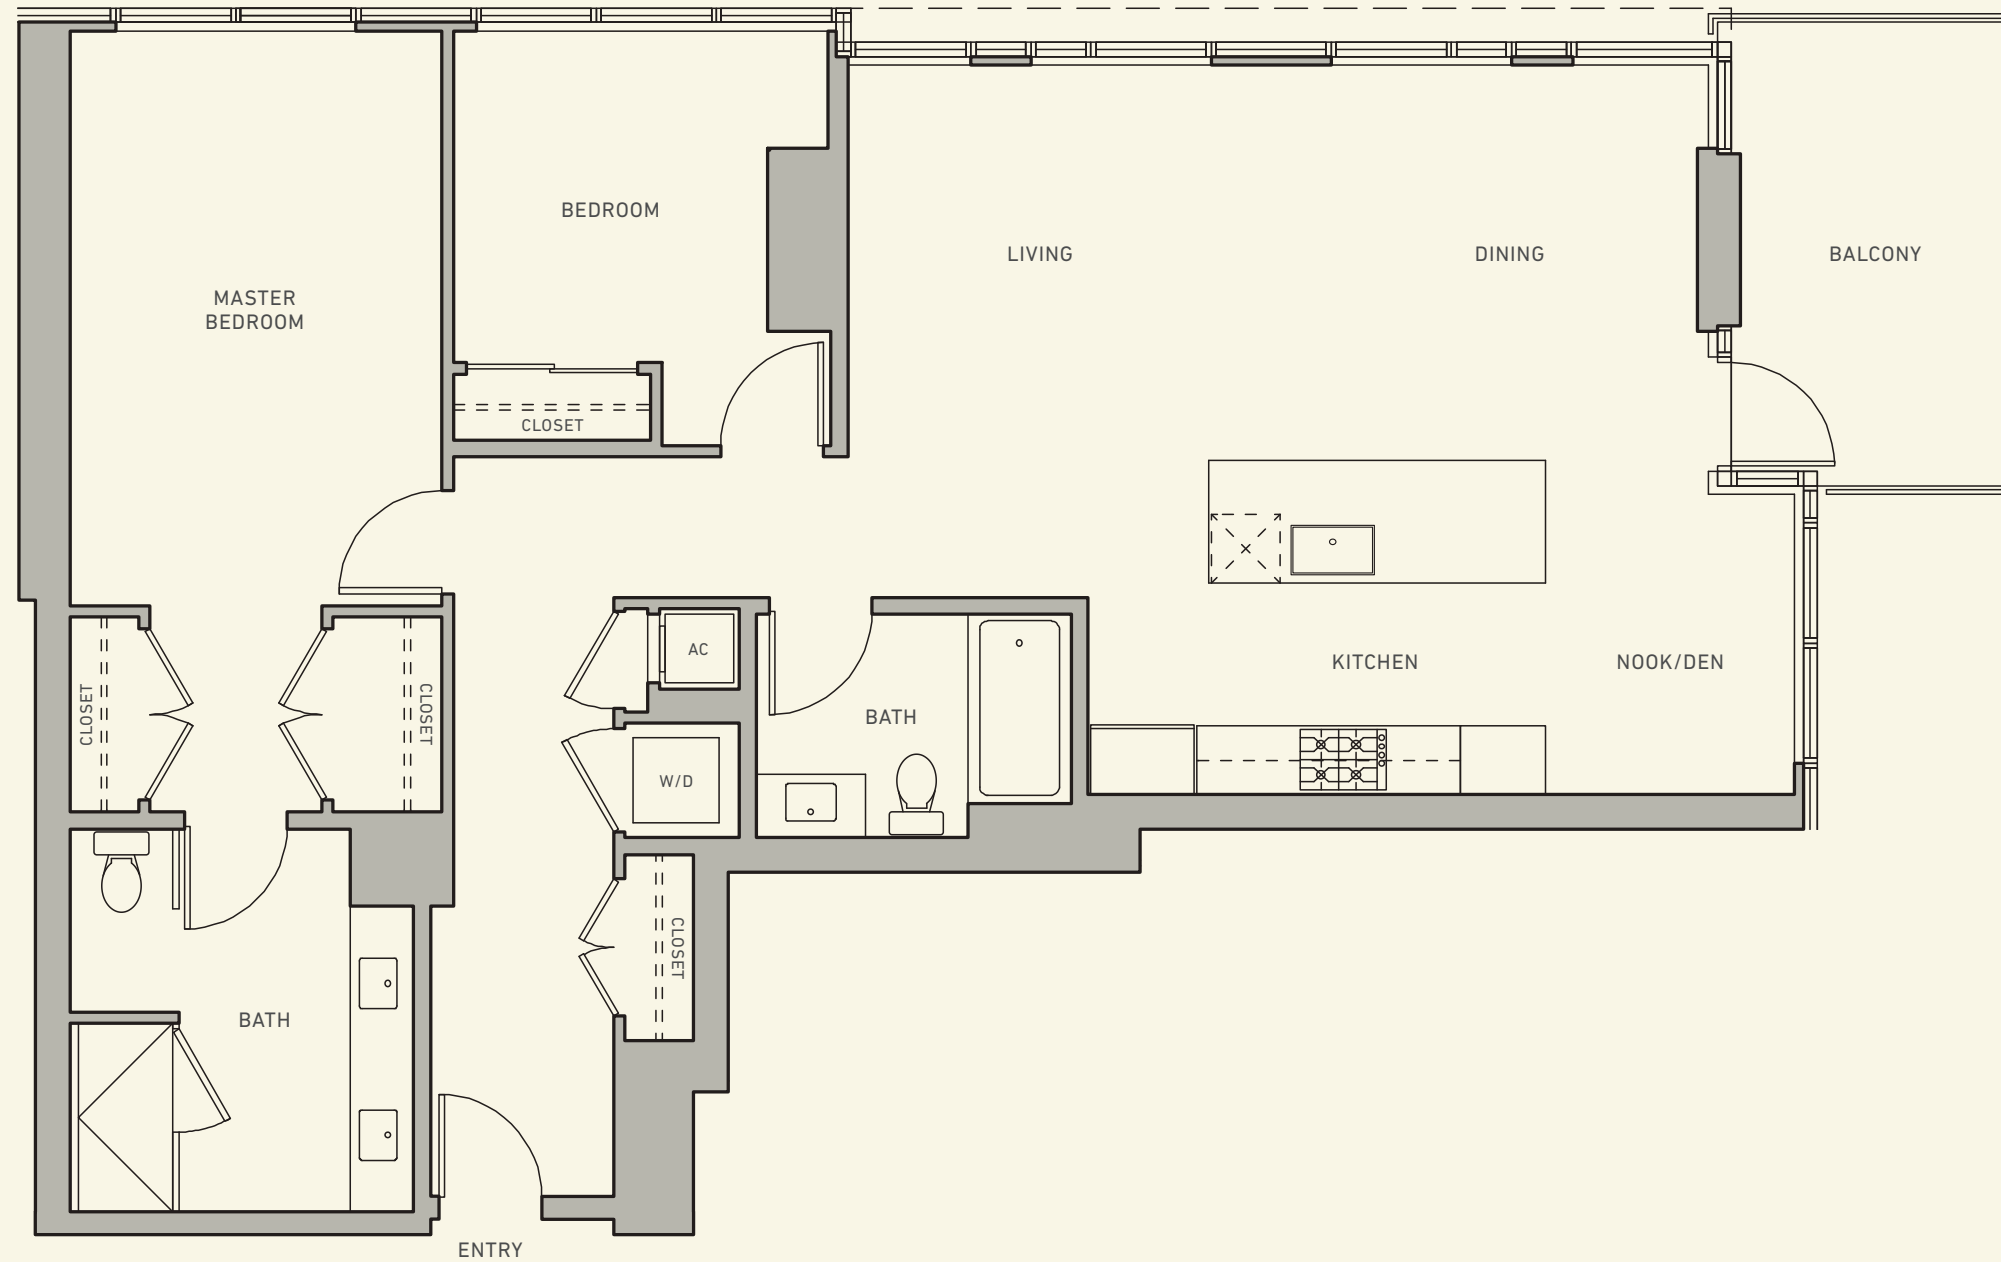

SAVINA

DOWNTOWN SAN DIEGO

HOME

706-806, 1106-1206, 1506-1606

2 Bedroom + Den, 2 Bath
Approx. 1,383 SQ FT

FLOORS 7-8, 11-12, 15-16

SAVINABYBOSA.COM