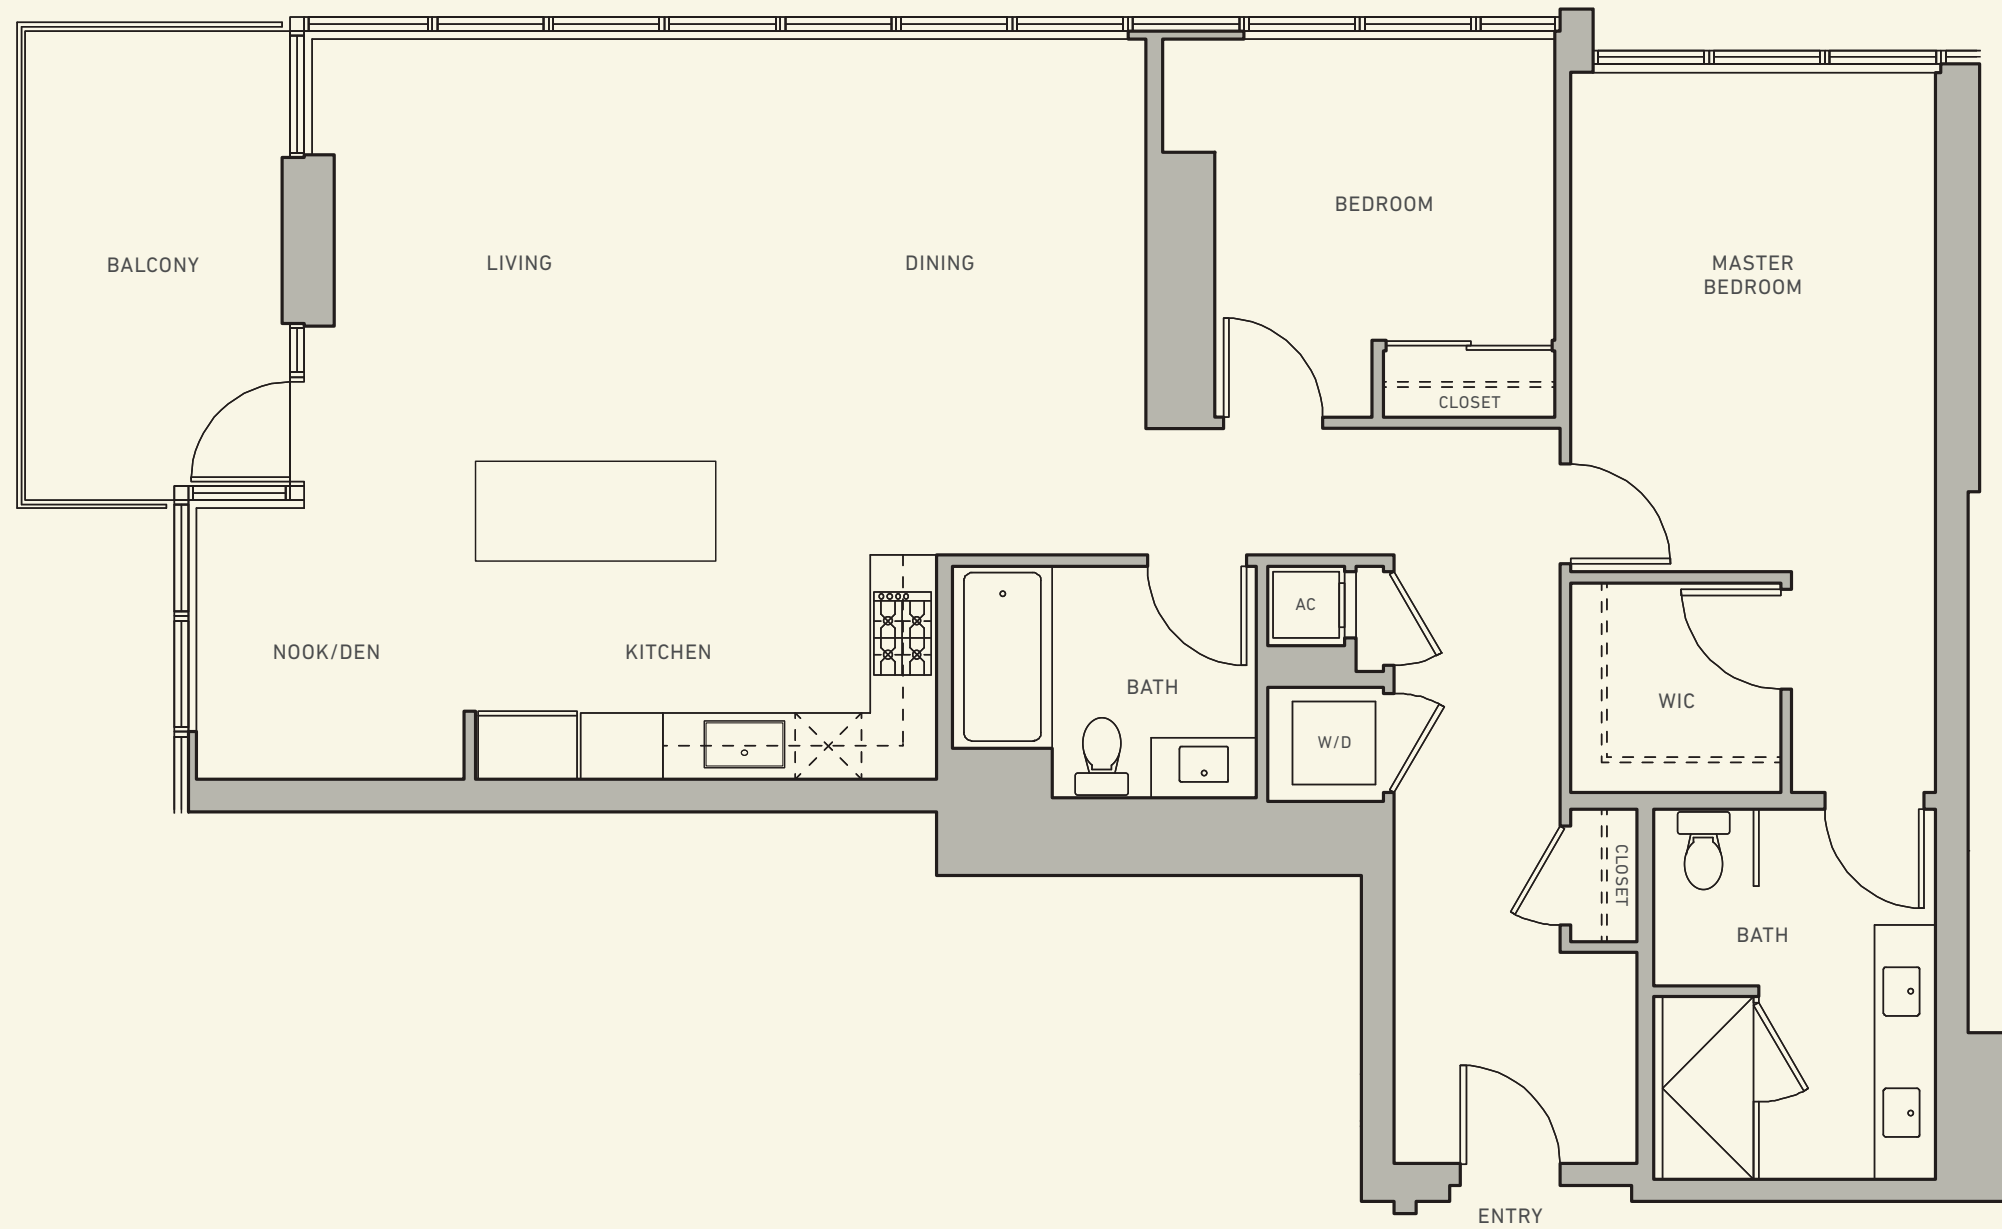

SAVINA

DOWNTOWN SAN DIEGO

HOME

604

2 Bedroom + Den, 2 Bath
Approx. 1,426 SQ FT

FLOOR 6

KETTNER BLVD

SAVINABYBOSA.COM