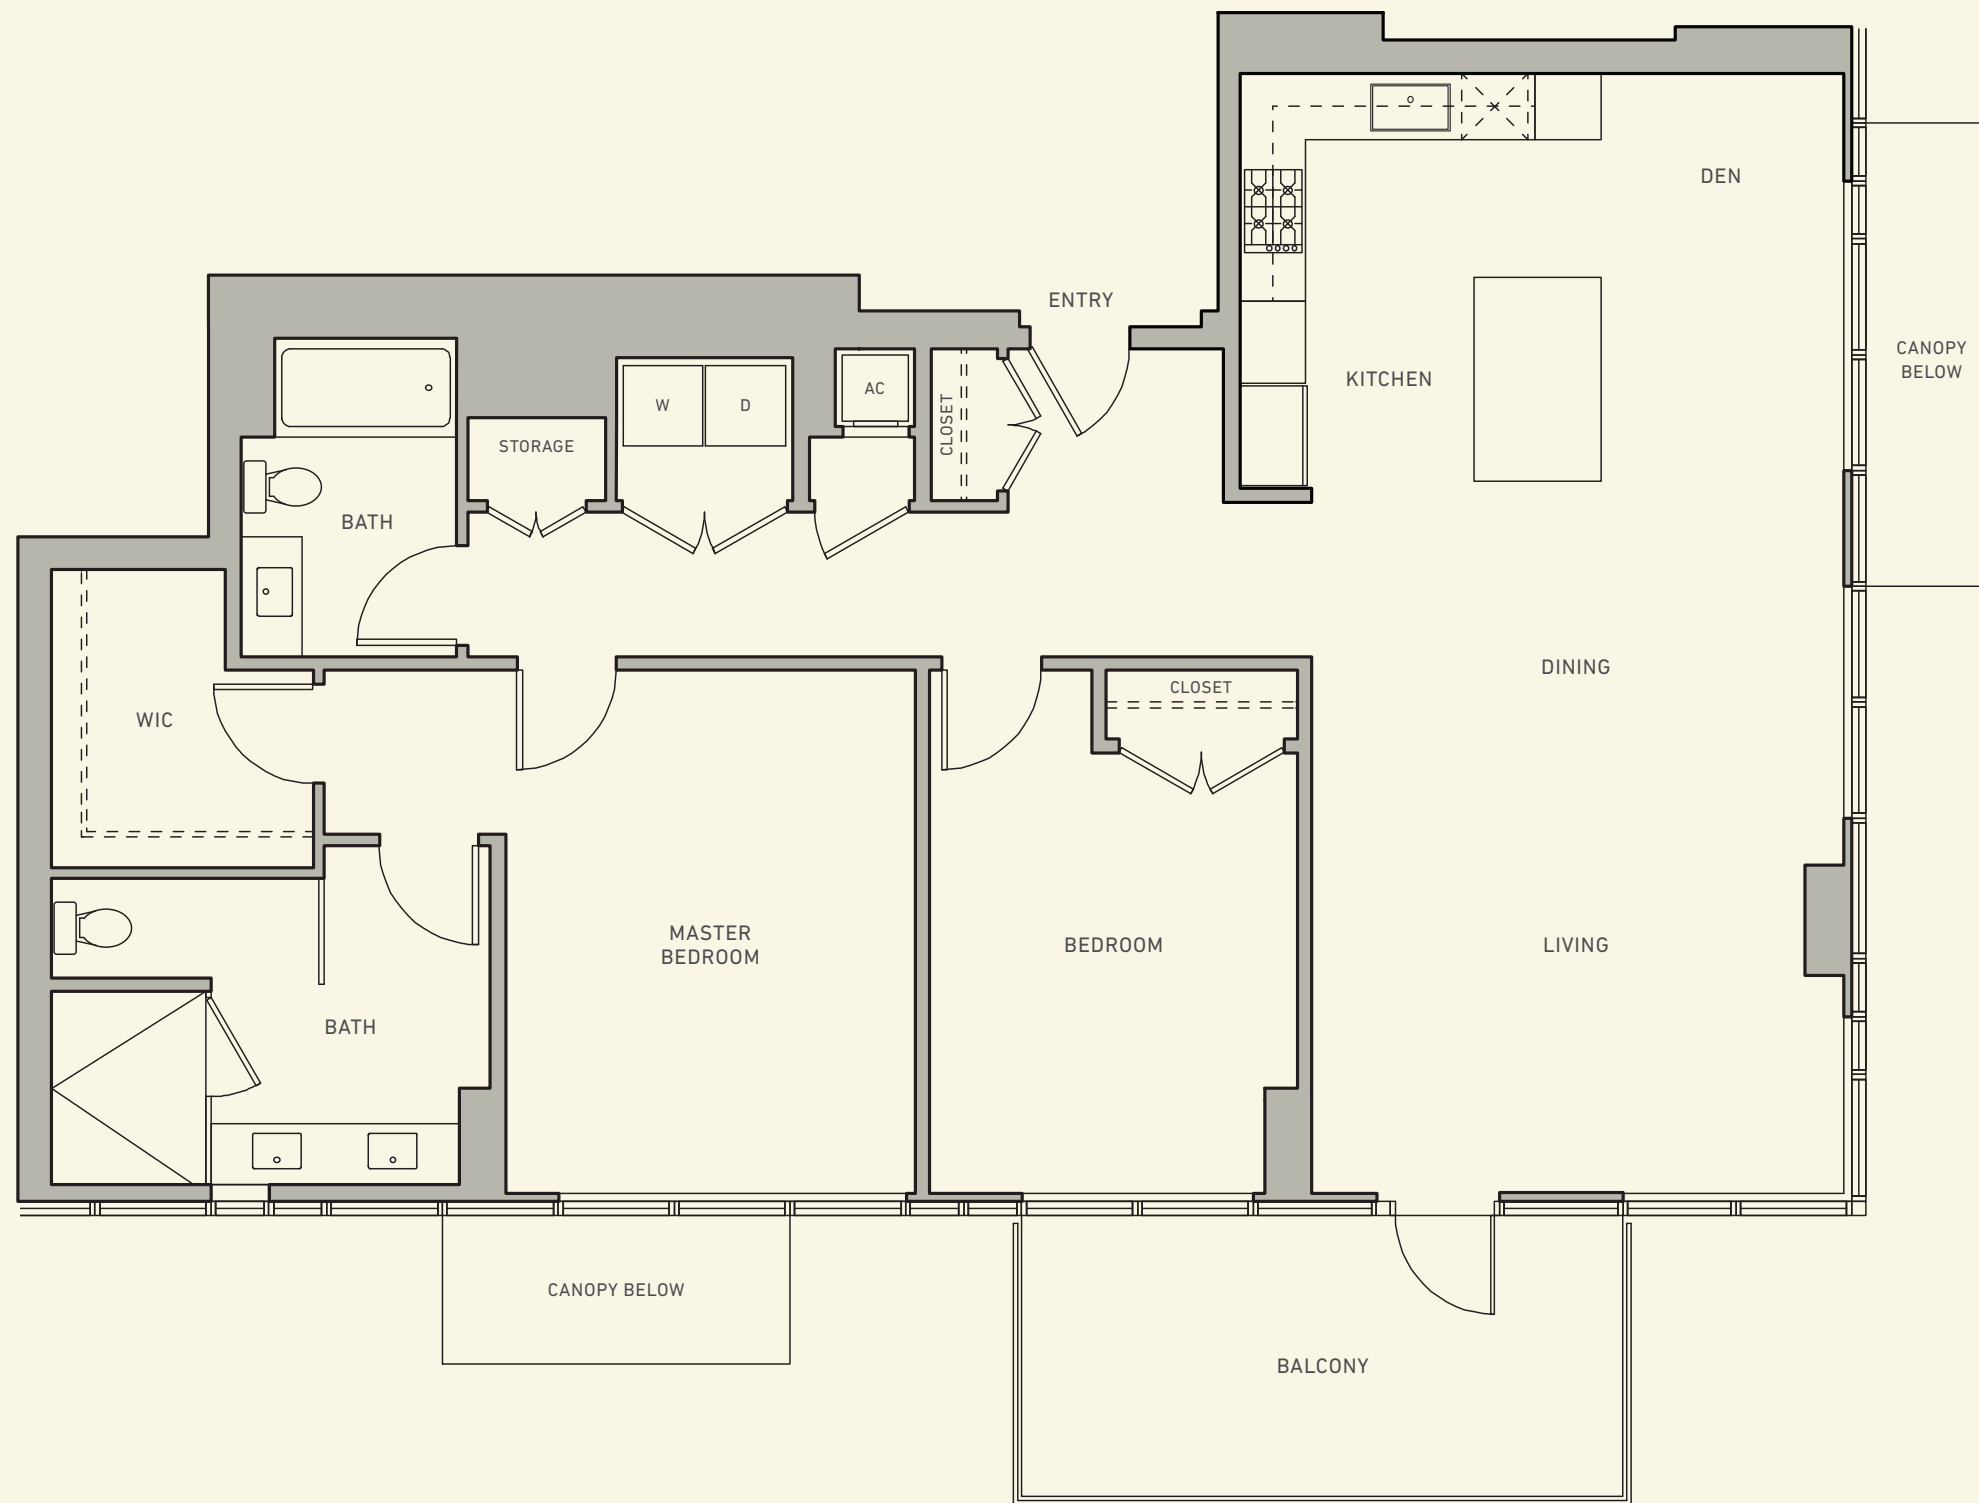

SAVINA

DOWNTOWN SAN DIEGO

HOME

3405

2 Bedroom + Den, 2 Bath
Approx. 1,589 SQ FT

FLOOR 34

SAVINABYBOSA.COM