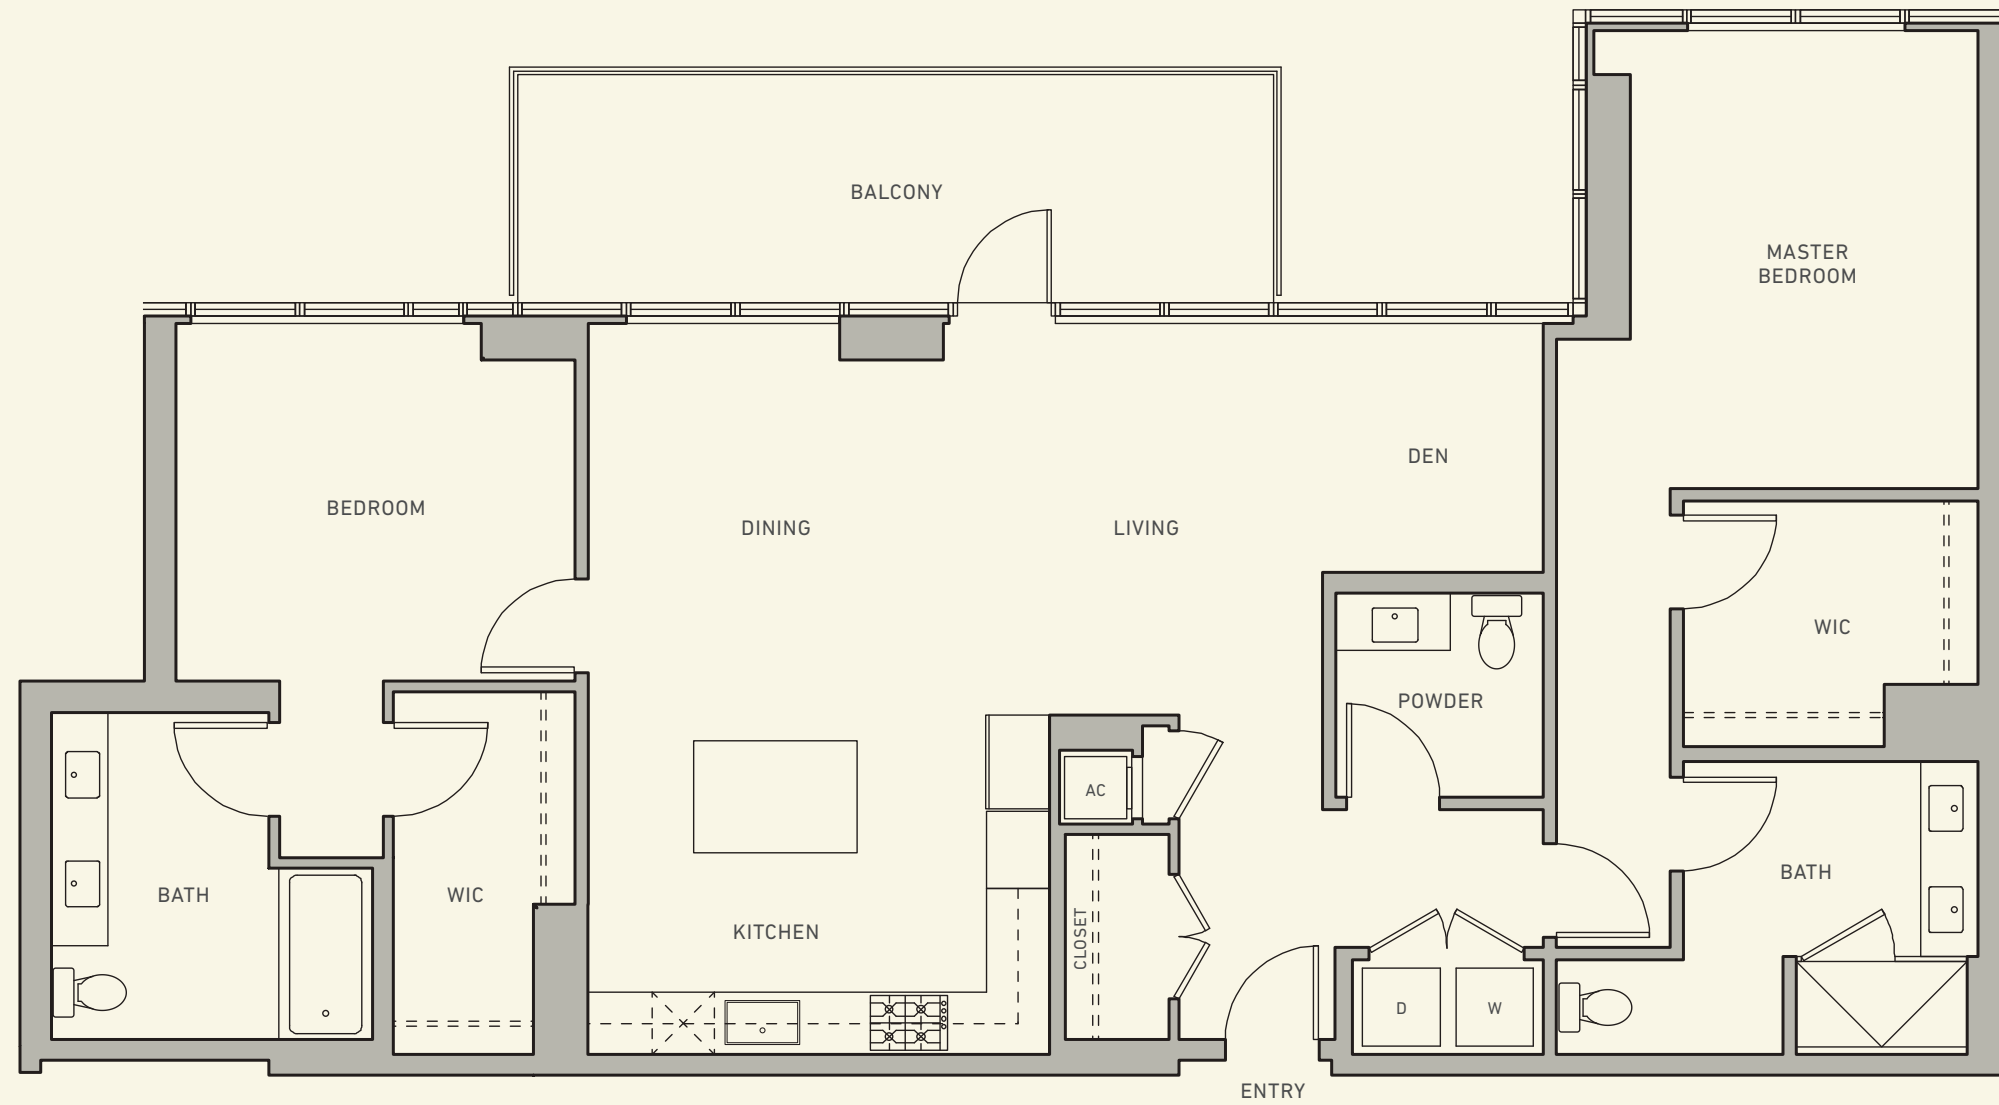

SAVINA

DOWNTOWN SAN DIEGO

HOME

3203

2 Bedroom + Den, 2.5 Bath
Approx. 1,597 SQ FT

FLOOR 32

SAVINABYBOSA.COM