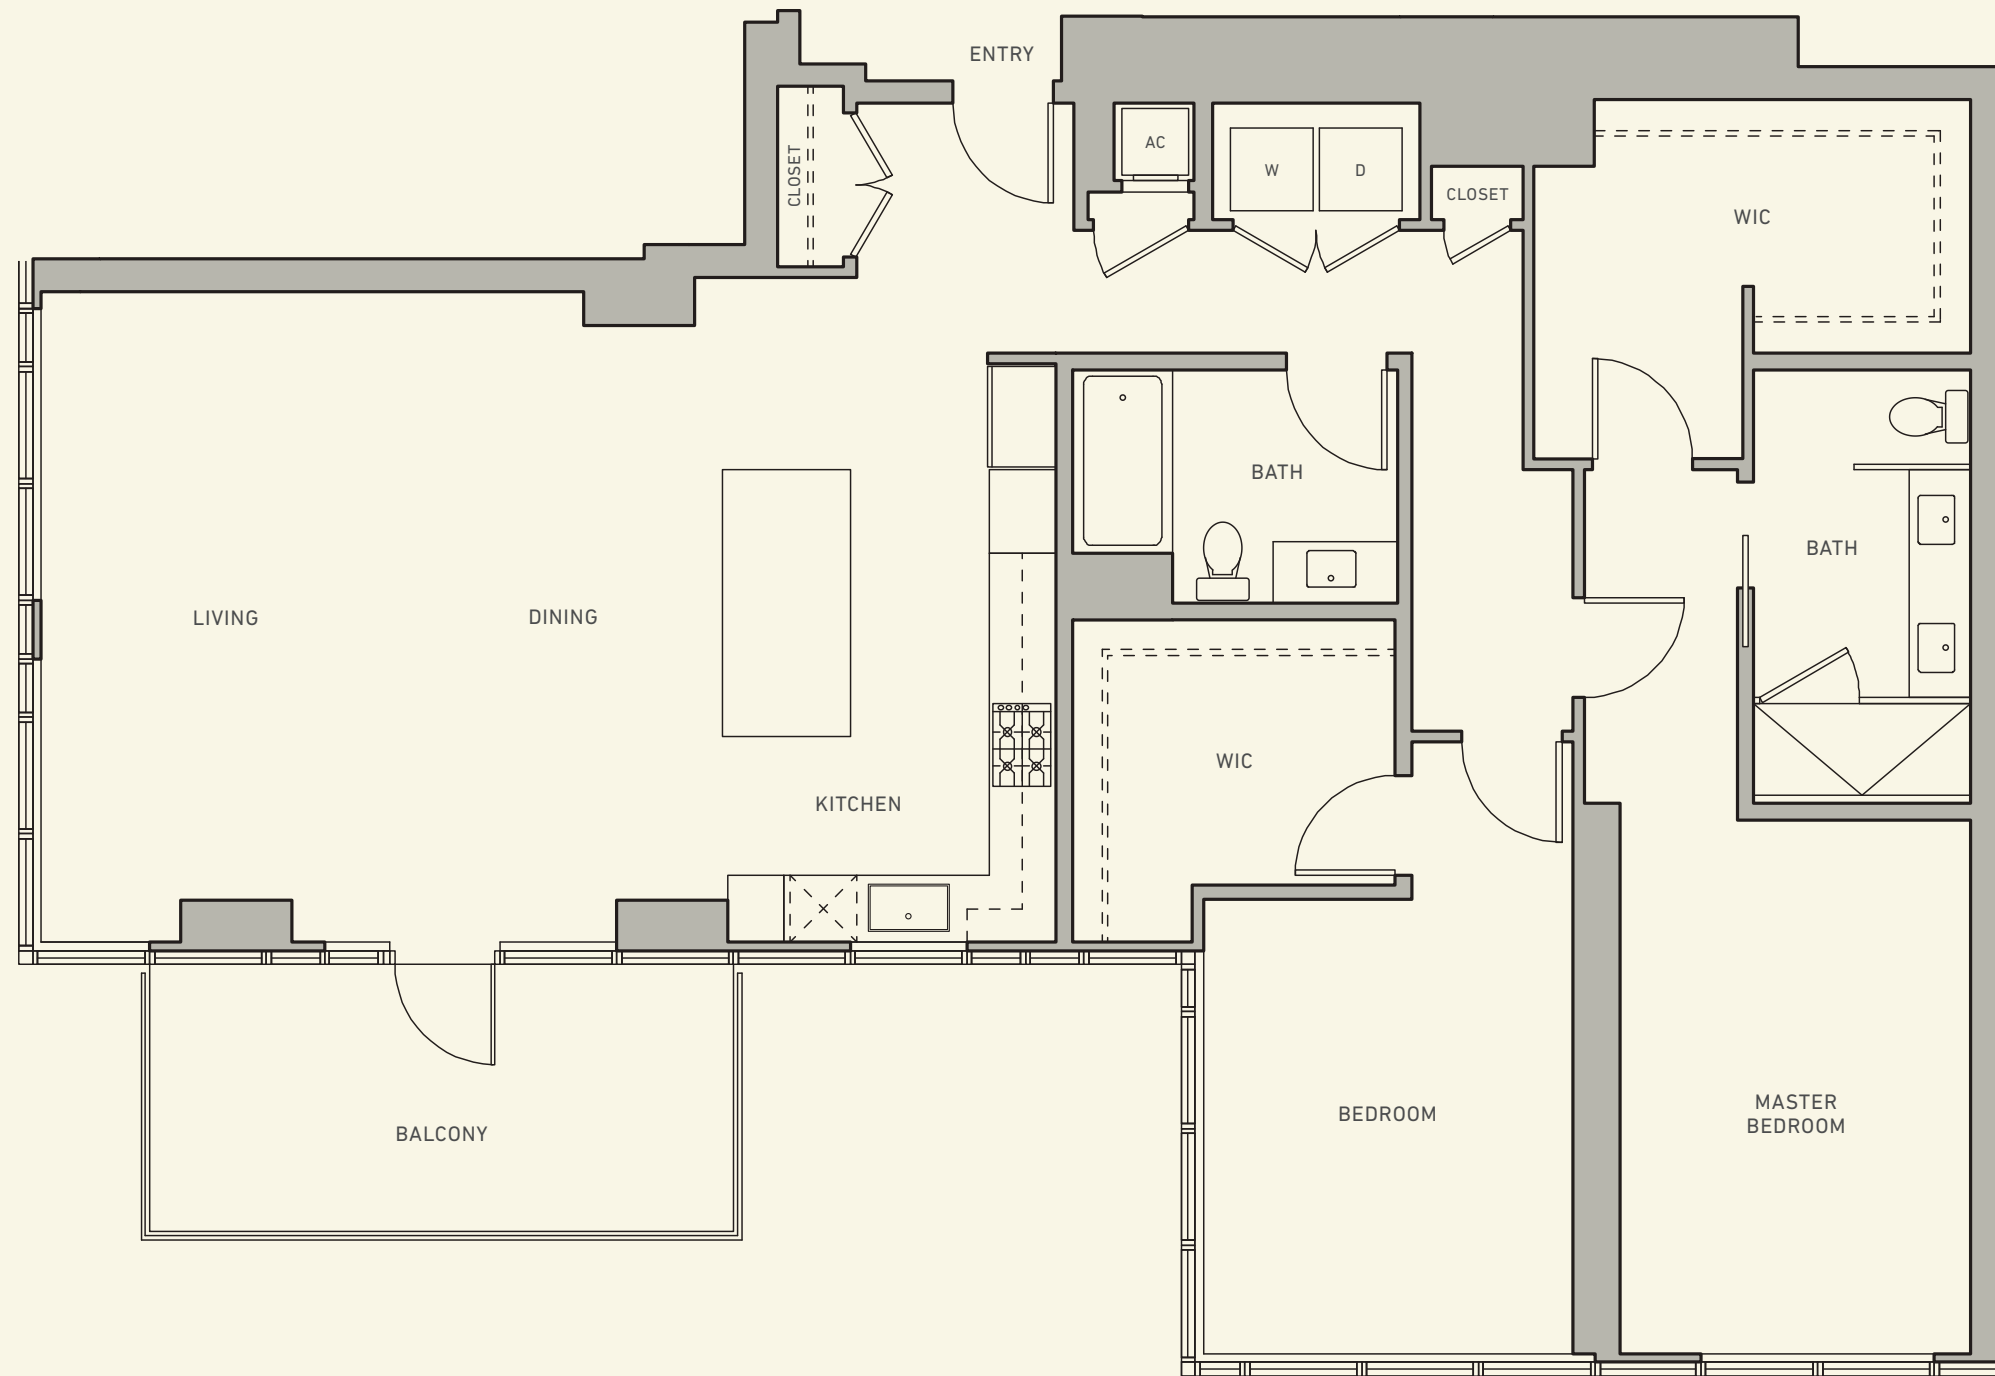

SAVINA

DOWNTOWN SAN DIEGO

HOME

2801

2 Bedroom, 2 Bath
Approx. 1,720 SQ FT

FLOOR 28

KETTNER BLVD

SAVINABYBOSA.COM