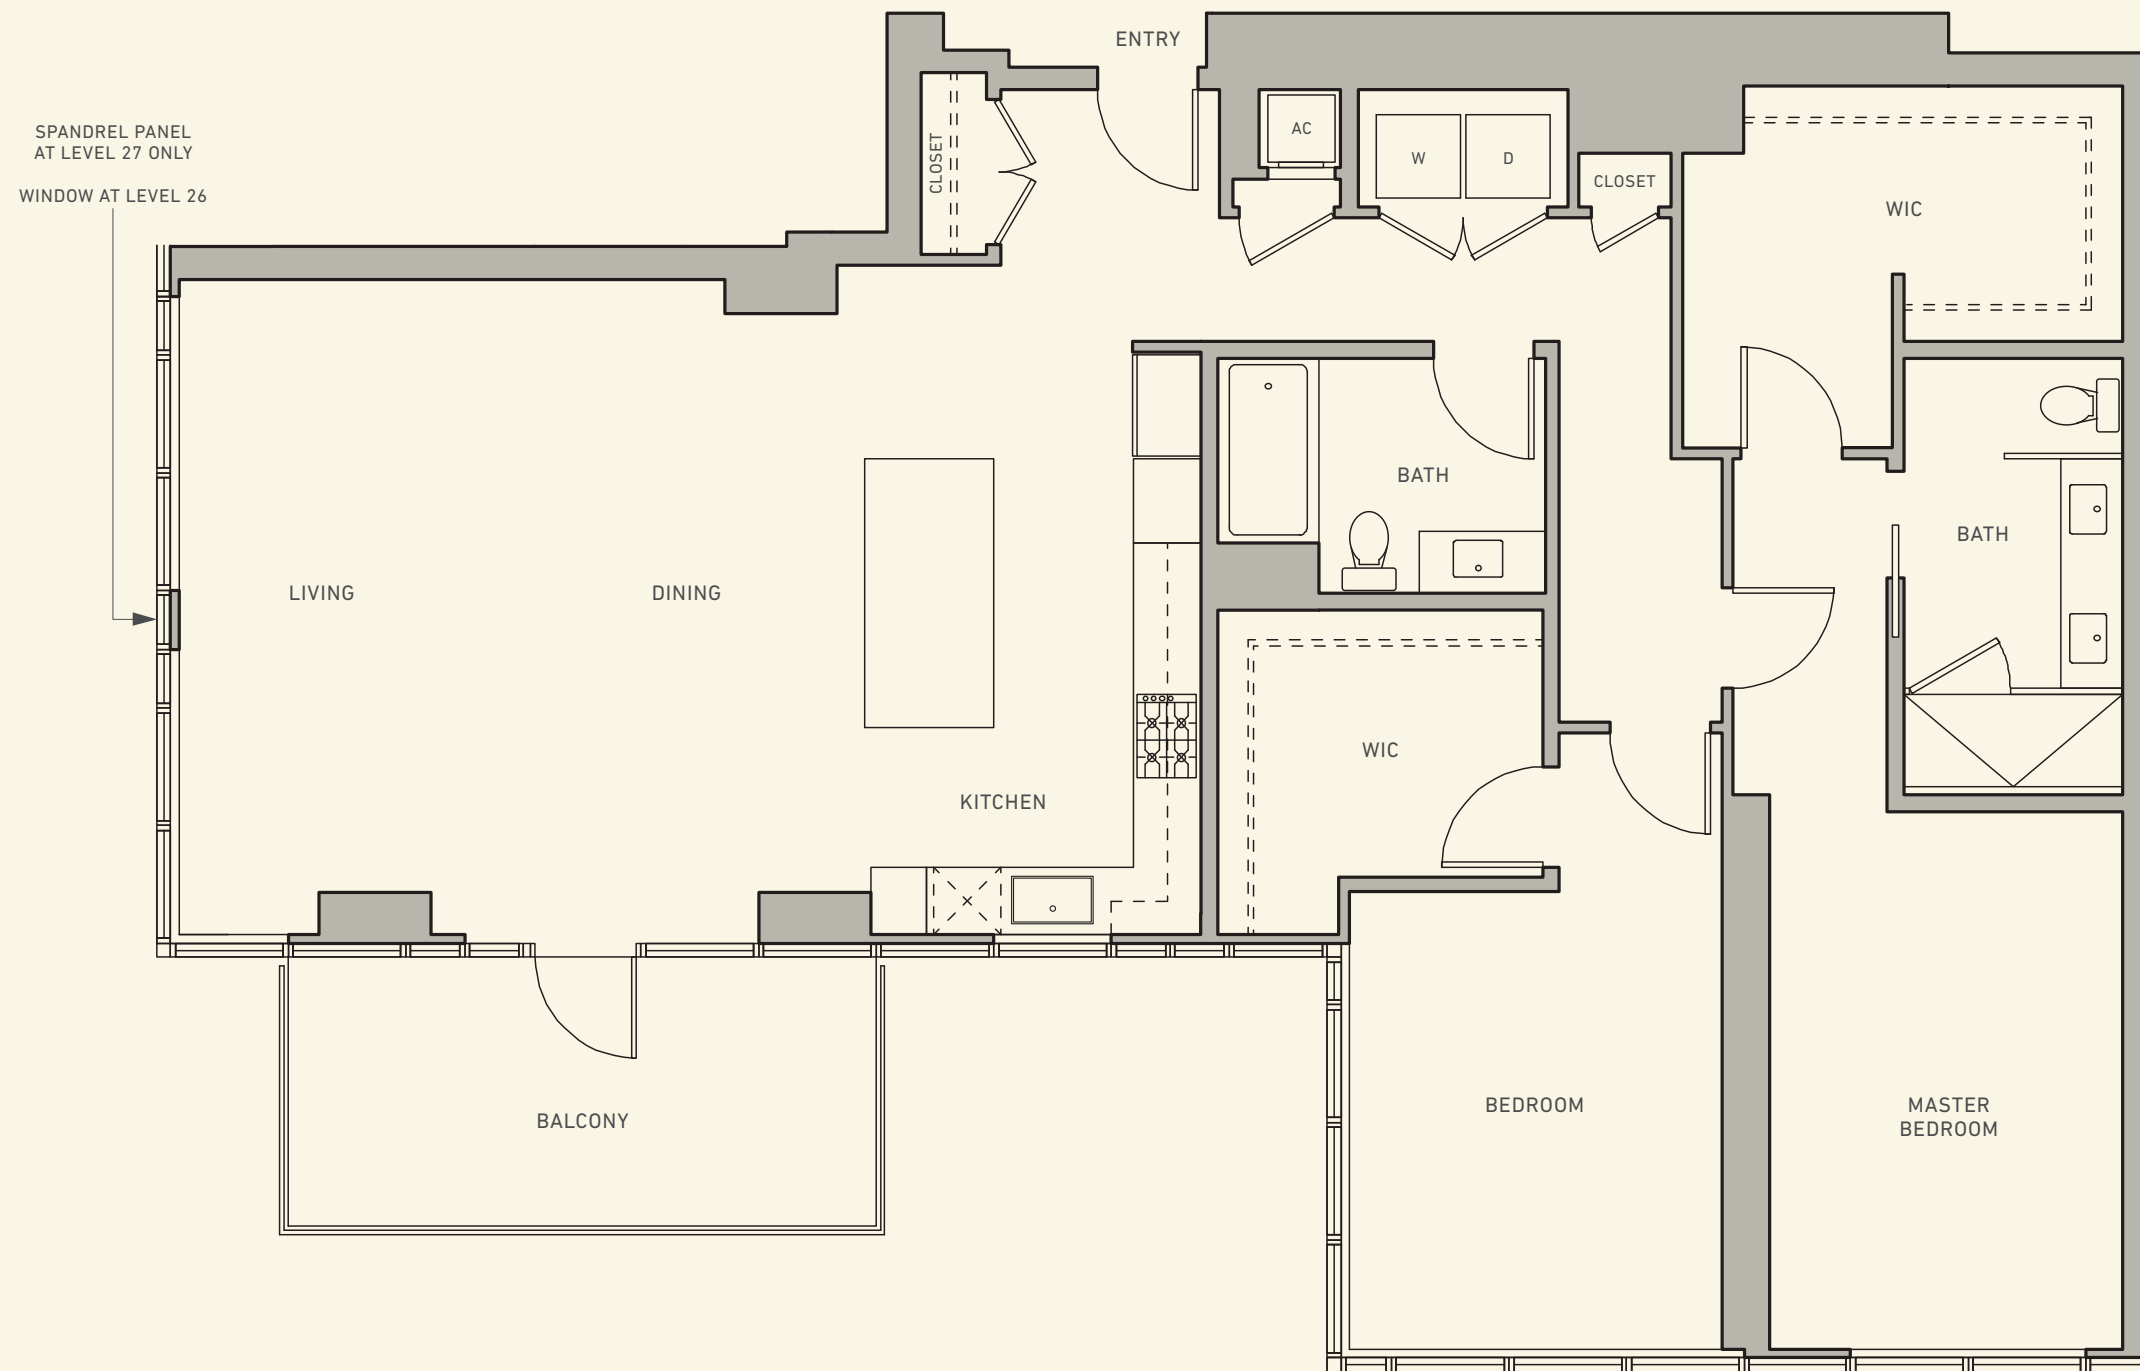

SAVINA

DOWNTOWN SAN DIEGO

HOME

2601-2701

2 Bedroom, 2 Bath
Approx. 1,717 SQ FT

FLOORS 26-27

SAVINABYBOSA.COM