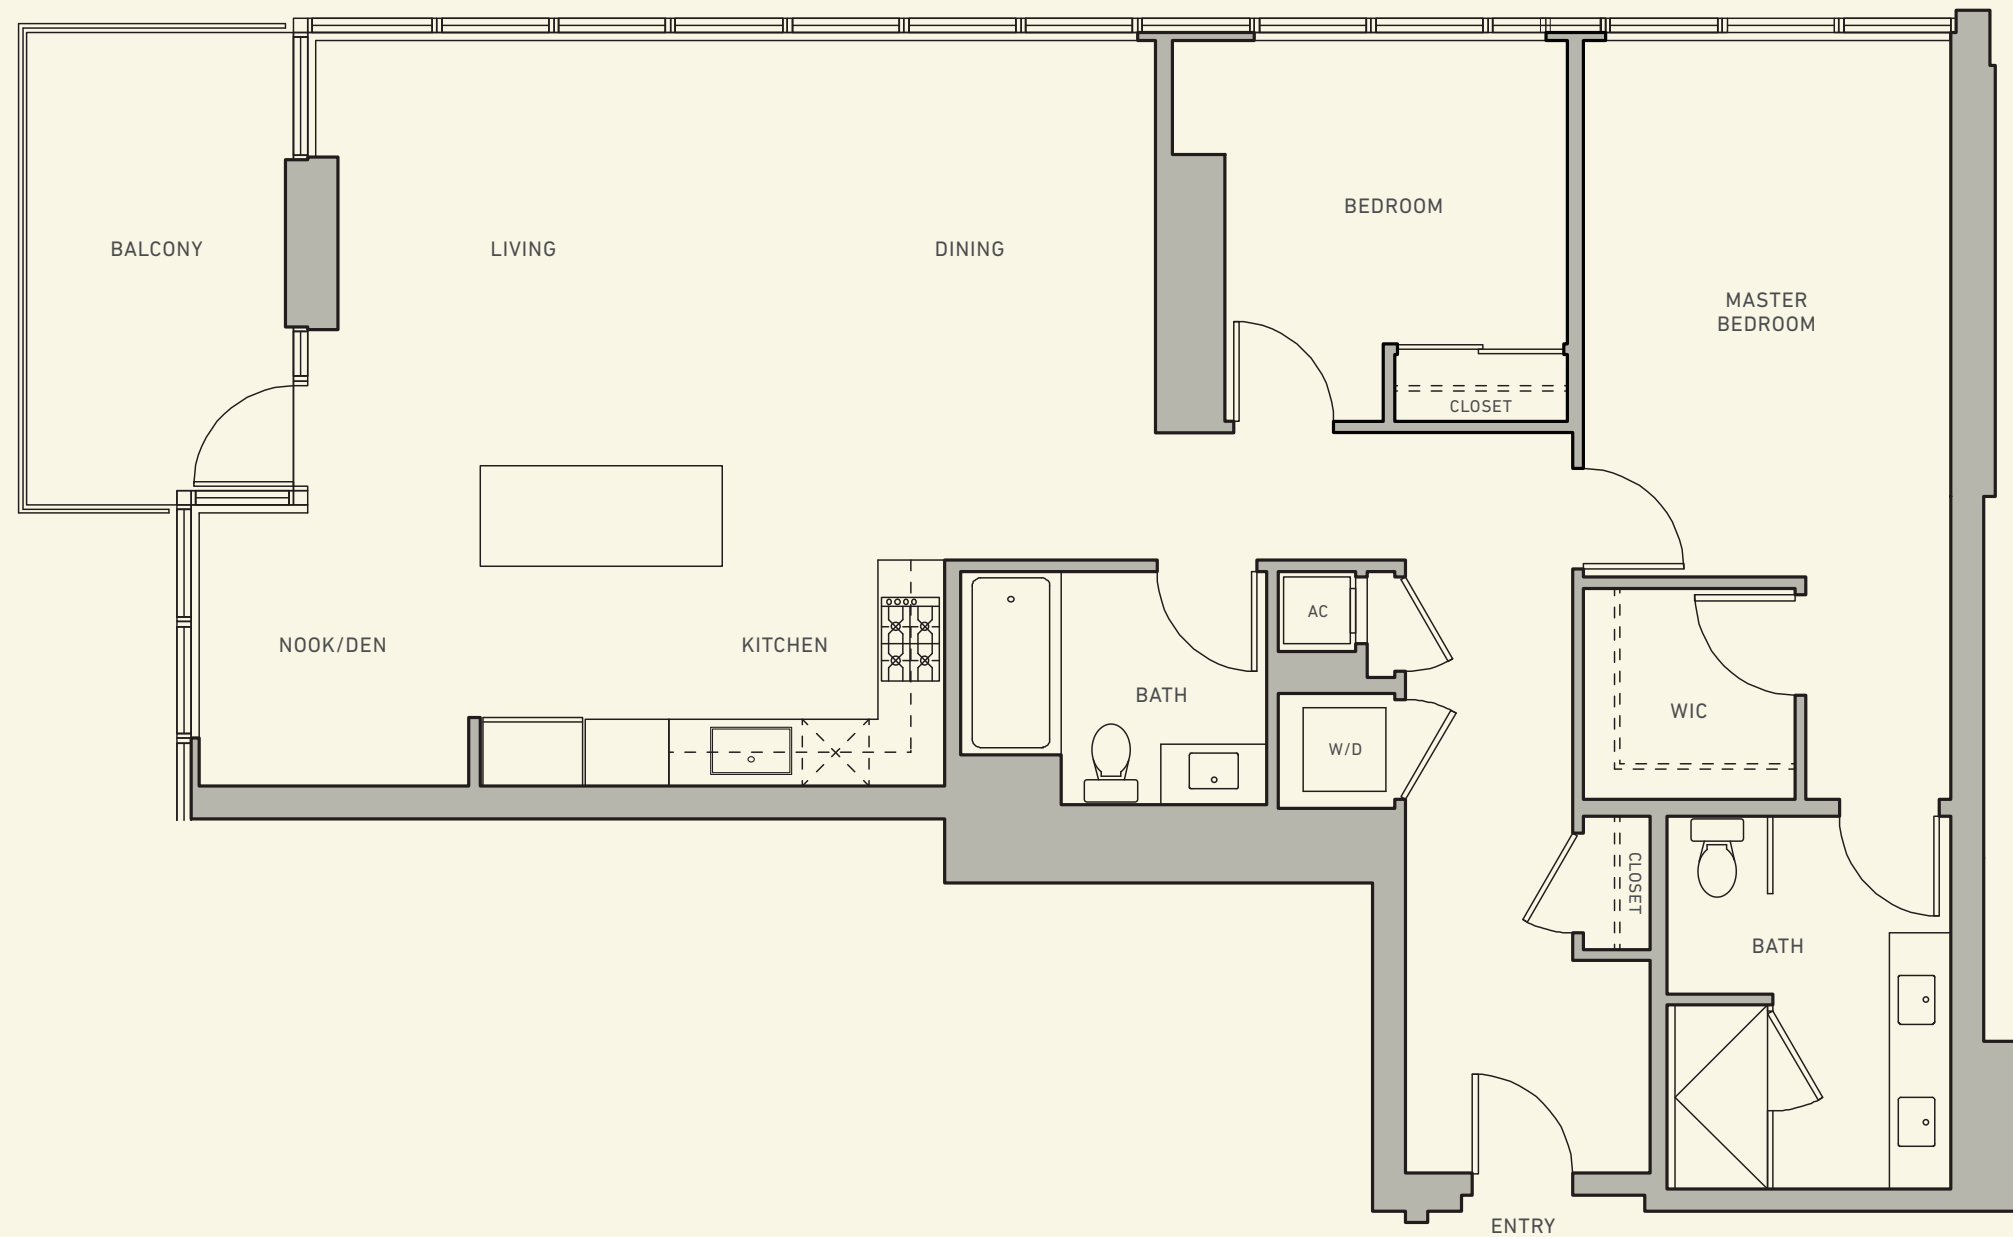

SAVINA

DOWNTOWN SAN DIEGO

HOME

1104-1204, 1504-1604

2 Bedroom + Den, 2 Bath
Approx. 1,444 SQ FT

FLOORS 11-12, 15-16

SAVINABYBOSA.COM